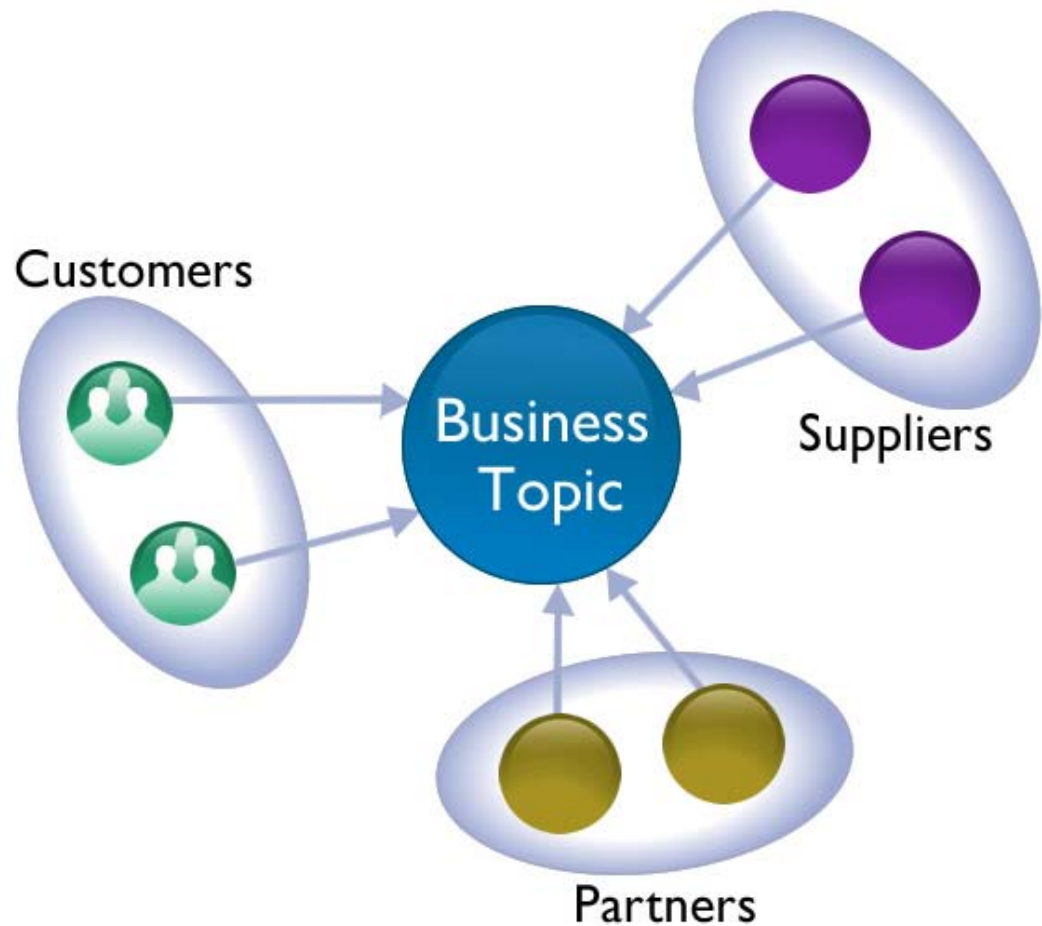

People: The Ultimate Mashup

Near-Time

- Cross-Organizational Collaboration
- Web 2.0 Platform for SMB & LOB
- Thousands of organizations in over 40 countries
- Powering data mashups content exposed through RSS and Atom
- Developing federated identity solutions to enable people mashups

Data Mashups

- Integrating information across systems and services

People Mashups

- Bringing people together across organizations

Life on the Edge

- The edges of an organization is where tomorrow's value is created
- Almost no infrastructure
- Email predominates,
- yet broken